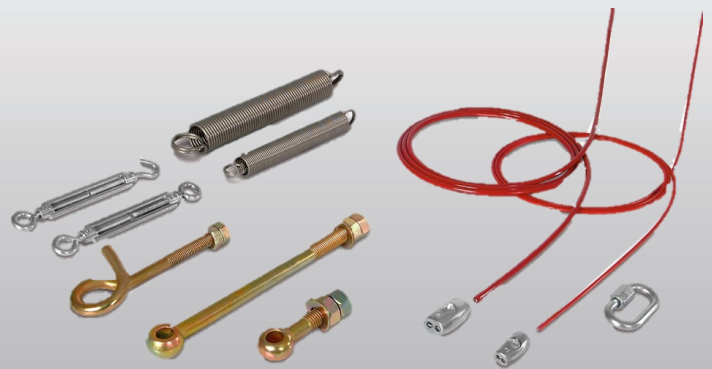

MCR *Technologies Group, Inc.*

Home of the *Weigh Shark*, not just another scale company!

KIEPE - Monitoring Devices for Conveyor Systems

Pull Rope Emergency Stop Switches

**Misalignment Switches
for Bucket Elevators**

Belt Misalignment Switches

Limit Switches

Speed Monitors

Accessories for Stop Switches