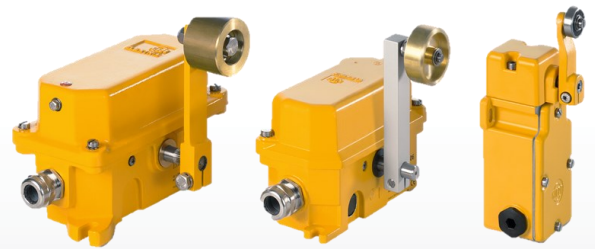

MCR *Technologies Group, Inc.*

Home of the *Weigh Shark*, not just another scale company!

KIEPE - Monitoring Devices for Conveyor Systems

Pull Rope Emergency Stop Switches

**Misalignment Switches
for Bucket Elevators**

Belt Misalignment Switches

Limit Switches

Speed Monitors

Accessories for Stop Switches