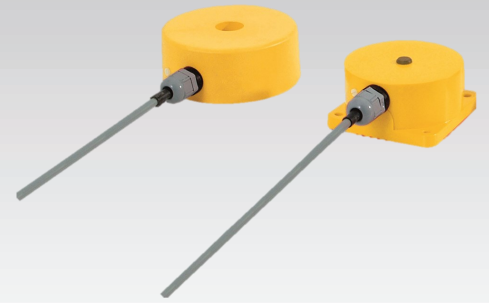

MCR *Technologies Group, Inc.*

Home of the *Weigh Shark*, not just another scale company!

KIEPE - Monitoring Devices for Conveyor Systems

Pull Rope Emergency Stop Switches

**Misalignment Switches
for Bucket Elevators**

Belt Misalignment Switches

Limit Switches

Speed Monitors

Accessories for Stop Switches