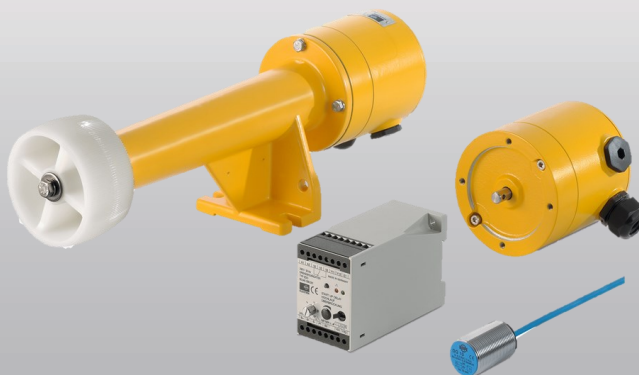

MCR *Technologies Group, Inc.*

Home of the *Weigh Shark*, not just another scale company!

KIEPE - Monitoring Devices for Conveyor Systems

Pull Rope Emergency Stop Switches

**Misalignment Switches
for Bucket Elevators**

Belt Misalignment Switches

Limit Switches

Speed Monitors

Accessories for Stop Switches